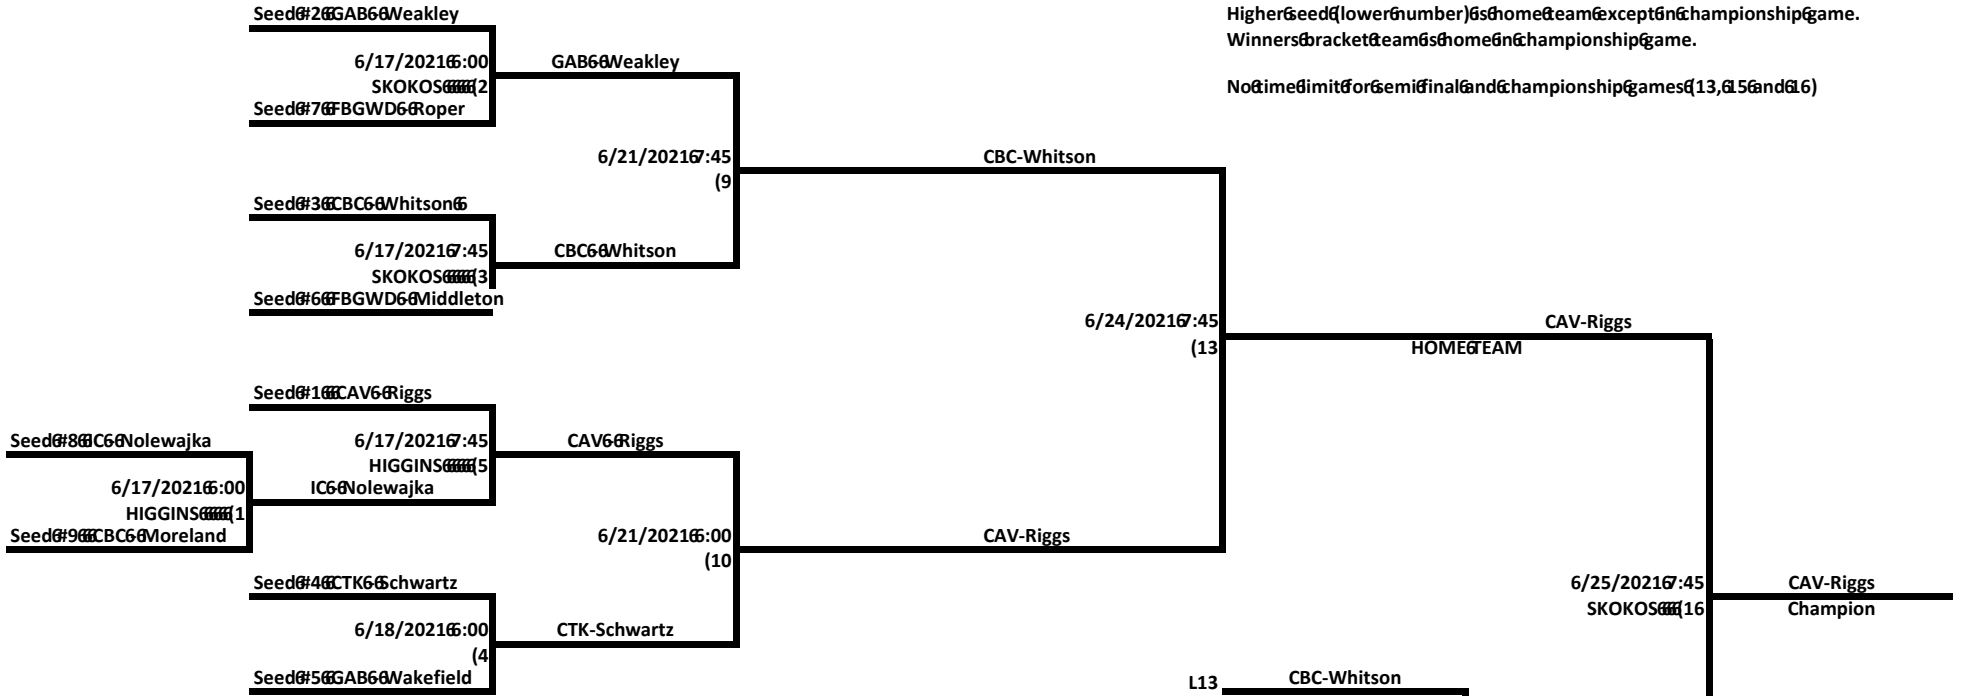

2021 Midget POSTSEASON TOURNAMENT

Modified Double Elimination (Flocksfield unless otherwise noted)

REV: 11

DATE: 6/25/2021

Winner's Bracket

Higher seed (lower number) is home team except in championship game.
 Winner's bracket team is home in championship game.

No time limit for semifinal and championship games (13, 15 and 16)

Loser's Bracket