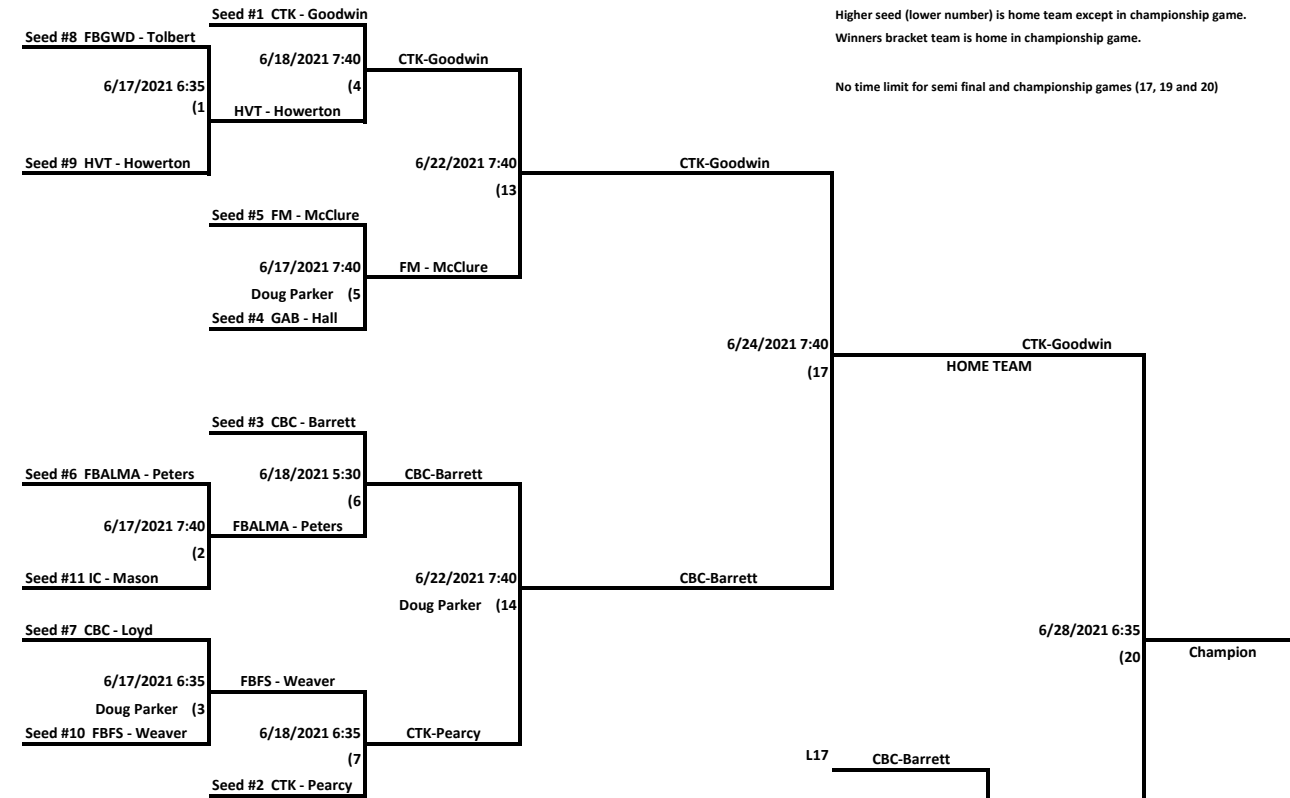

# 2021 PW POSTSEASON TOURNAMENT

Modified Double Ellimination (Ross Pendergraft field unless otherwise noted)

REV: 10

DATE: 6/25/2021

Winner's Bracket

Higher seed (lower number) is home team except in championship game.

Winners bracket team is home in championship game.

No time limit for semi final and championship games (17, 19 and 20)

Loser's Bracket