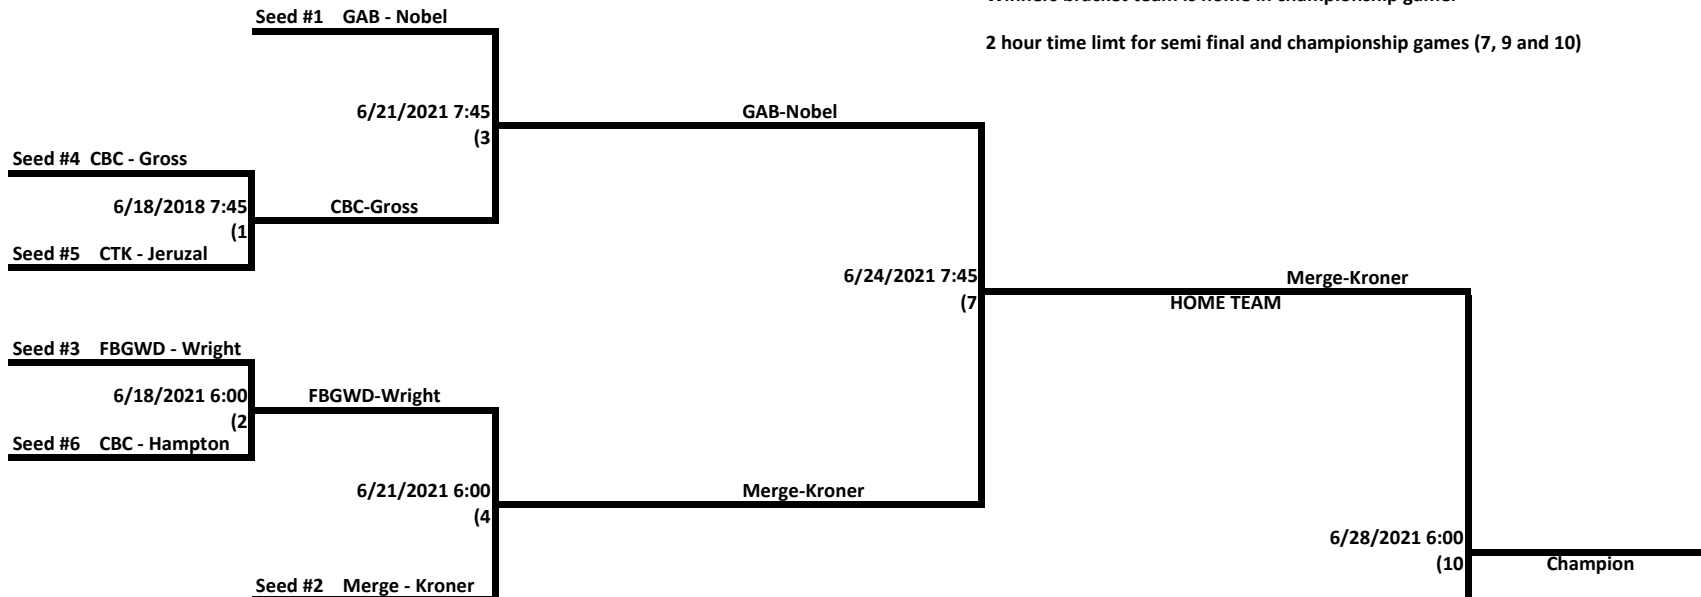

2021 PONY AMERICAN POSTSEASON TOURNAMENT

Modified Double Ellimination (Higgins field unless otherwise noted)

REV: 7

DATE: 6/25/2021

Winner's Bracket

Higher seed (lower number) is home team except in championship game.
Winners bracket team is home in championship game.

2 hour time limit for semi final and championship games (7, 9 and 10)

Loser's Bracket