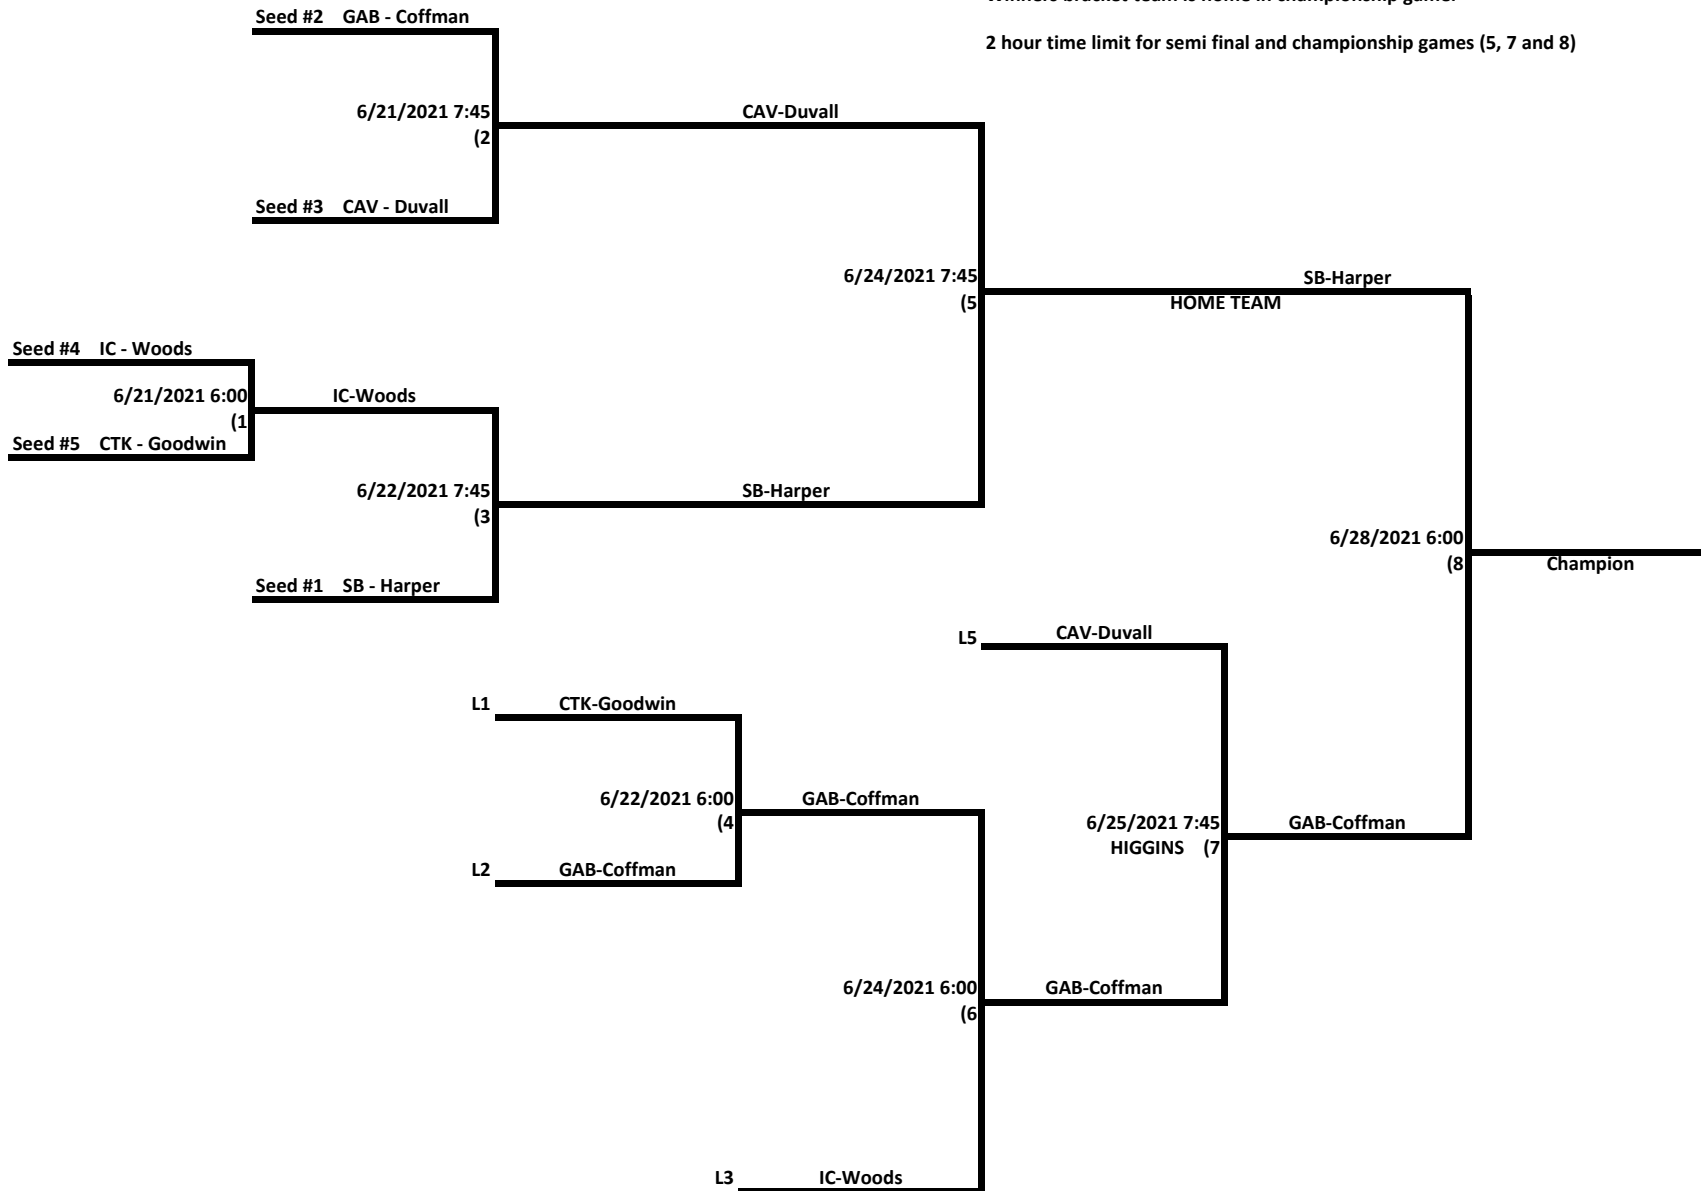

2021 PONY NATIONAL POSTSEASON TOURNAMENT

Modified Double Elimination (Skokos field unless otherwise noted)

REV: 8

DATE: 6/25/2021

Winner's Bracket

Higher seed (lower number) is home team except in championship game.
Winners bracket team is home in championship game.

2 hour time limit for semi final and championship games (5, 7 and 8)

Loser's Bracket